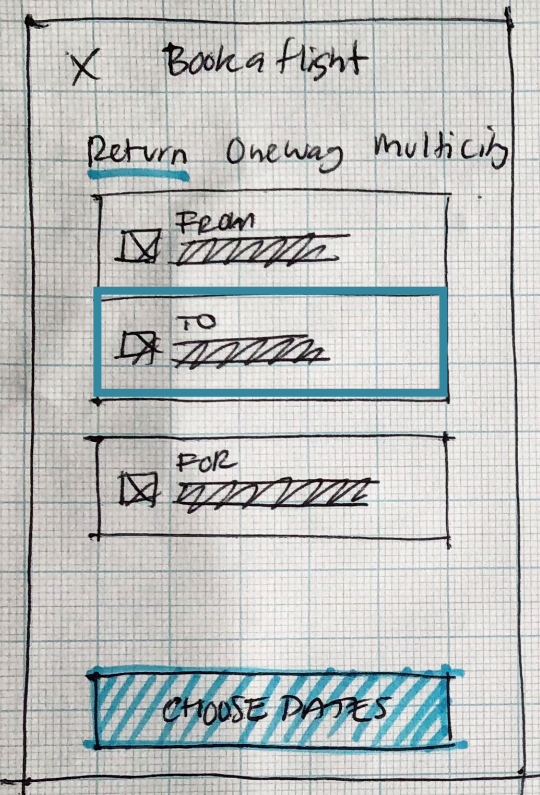

- Fare structure breakdown.
- Economy Business First
- Select which fare
- Continue btn appears, user clicks

Seats

- Show seat states as above
- Show chosen seat number
- Seat plan relating to each flight outbound / departure / inbound / return.
- Say 'Passenger 1' / or Passenger names!

NAVIGATION:

- Landing page used as a hub + spoke
- Tab navigation at the page base for top use cases
- Burger menu used to activate off-canvas navigation.

1 Landing Page

Off canvas navigation

- Linear process used once inside the flight booking process

2 Book a flight

3 Book a flight
 • Select departure airport

Book a flight
 • Select departure flight
 • QWERTY keyboard active

4 Book a flight

5 Book a flight
Select return airport

Book a flight
Select return airport
QWERTY keyboard active