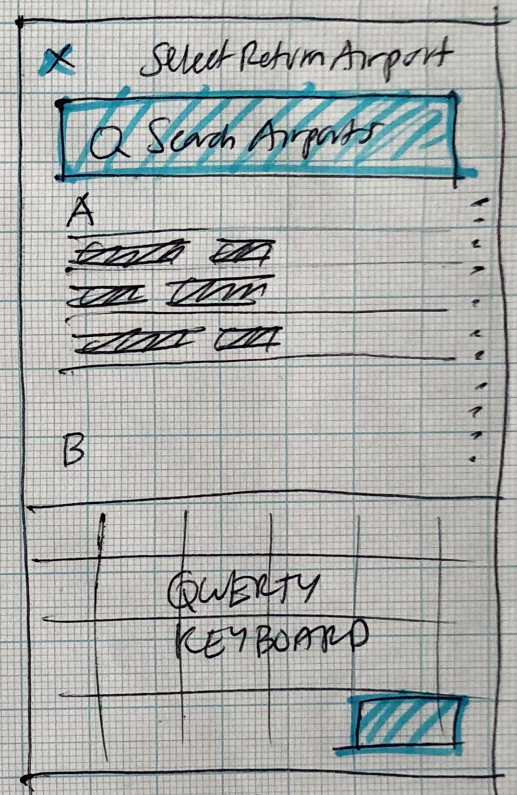

- Fare structure breakdown.
- Economy Business First
- Select which fare
- Continue btn appears, user clicks

Seats

- Show seat states as above
- Show chosen seat number
- Seat plan relating to each flight outbound / departure / inbound / return.
- Say 'Passenger 1' / or Passenger names!

NAVIGATION:

- Landing page used as a hub + spoke
- Tab navigation at the page base for top use cases
- Burger menu used to activate off-canvas navigation.

1 Landing Page

Off canvas navigation

- Linear process used once inside the flight booking process

2 Book a flight

3 Book a flight
 • Select departure airport

Book a flight
 • Select departure flight
 • QWERTY keyboard active

4 Book a flight

5 Book a flight
Select return airport

Book a flight
Select return airport
QWERTY keyboard active