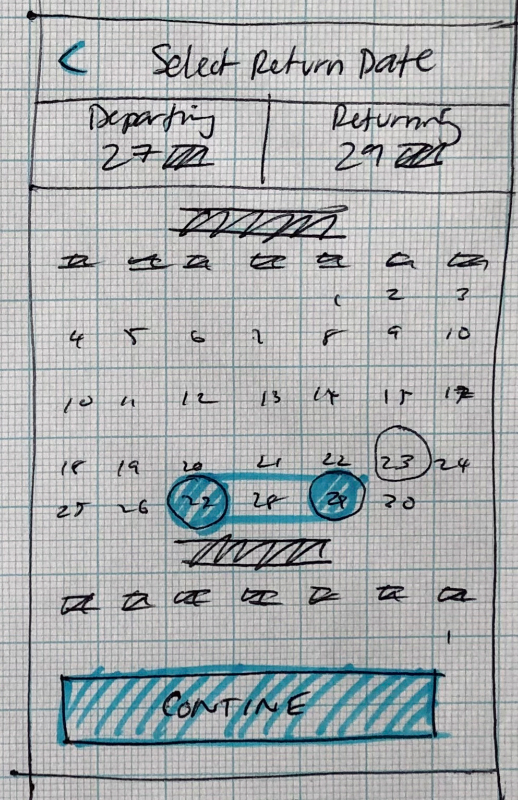

- Fare structure breakdown.
- Economy Business First
- Select which fare
- Continue btn appears, user clicks

Seats

- Show seat states as above
- Show chosen seat number
- Seat plan relating to each flight outbound / departure / inbound / return.
- Say 'Passenger 1' / or Passenger names!

DONE

7

Passengers + travel class

- 9
- Calendar
 - Scrolling screen
 - Current day active

- 10
- Calendar
 - Selected departure date activated

- 11
- Calendar
 - Selected return date activated with joining graphic

< Departure Flight

AA	AA	28/12	AA	AA
EUR	EUR	EUR	EUR	EUR

AA → AA	EUR
EUR ≠ EUR	EUR

AA → AA	EUR
EUR ≠ EUR	EUR

AA → AA	EUR
EUR ≠ EUR	EUR

< Fare options

AA	EUR
EUR	EUR
EUR	EUR
EUR	EUR
EUR	EUR

AA	EUR
EUR	EUR
EUR	EUR
EUR	EUR
EUR	EUR