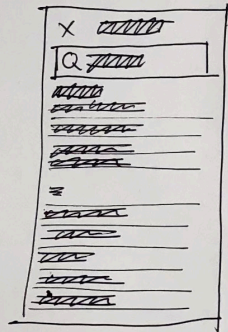

- departing date / Select Date
- returning date / Select Date
- End month bar its own Sun - Sat days
- Need to show unselected + selected screens
- Appear when selection is made.

Passengers

- Log in
- Allow for a new flow from the next
- Appear or be active when all fields are filled

Book a flight

- Screen title
- Stepper
- Return, one way multi-city.
- tab selector

SELECT ORIGIN

- title
- Search field
- Query keyboard activated
- Nice idea to have A-Z down edge

Flights

- Flights Summary.
- Outbound + inbound.
- Final price
- Option to edit
 - Edit date
 - Edit fare type
- Option to expand details + see all in formation
 - Flight times / take off / landing
 - Airport codes
 - Flight number
 - Date of flight
 - Airport name