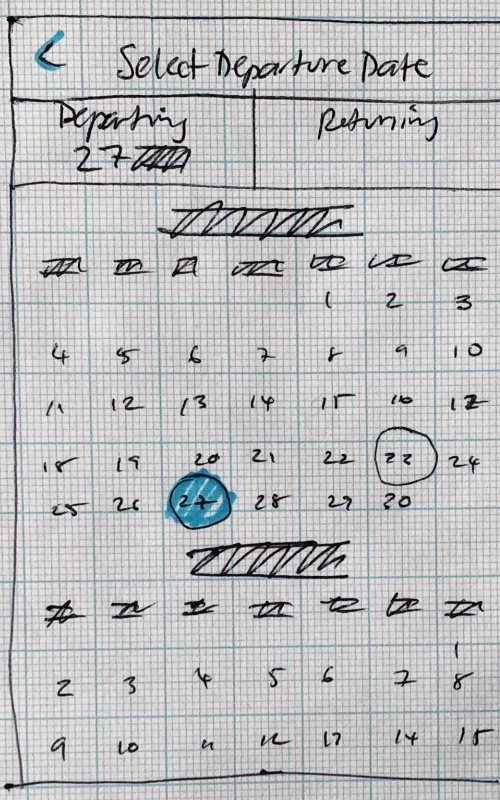

- Fare structure breakdown.
- Economy Business First
- Select which fare
- Continue btn appears, user clicks

Seats

- Show seat states as above
- Show chosen seat number
- Seat plan relating to each flight outbound / departure / inbound / return.
- Say 'Passenger 1' / or Passenger names!

< Passengers & Travel class

ADULTS ⊖ 1 ⊕

Teenagers ⊖ 0 ⊕

Children ⊖ 0 ⊕

Infants ⊖ 0 ⊕

CLASS

Economy ⊙

Business ○

DONE

7

Passengers + travel class

- 9
- Calendar
 - Scrolling screen
 - Current day active

- 10
- Calendar
 - Selected departure date activated

- 11
- Calendar
 - Selected return date activated with joining graphic