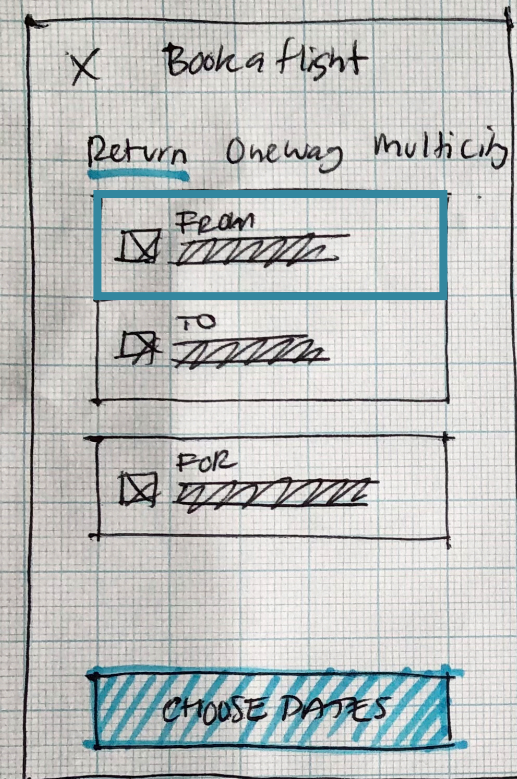

- Fare structure breakdown.
- Economy Business First
- Select which fare
- Continue btn appears, user clicks

Seats

- Show seat states as above
- Show chosen seat number
- Seat plan relating to each flight outbound / departure / inbound / return.
- Say 'Passenger 1' / or Passenger names!

NAVIGATION:

- Landing page used as a hub + spoke
- Tab navigation at the page base for top use cases
- Burger menu used to activate off-canvas navigation.

1 Landing Page

Off canvas navigation

- Linear process used once inside the flight booking process