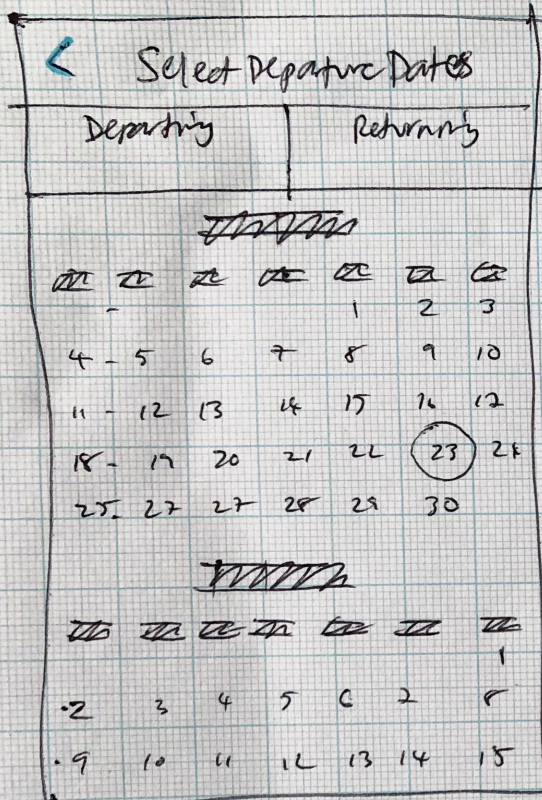

- Fare structure breakdown.
- Economy Business First
- Select which fare
- Continue btn appears, user clicks

Seats

- Show seat states as above
- Show chosen seat number
- Seat plan relating to each flight outbound / departure / inbound / return.
- Say 'Passenger 1' / or Passenger names!

< Passengers & Travel class

ADULTS ⊖ 1 ⊕

Teenagers ⊖ 0 ⊕

Children ⊖ 0 ⊕

Infants ⊖ 0 ⊕

CLASS

Economy ⊙

Business ○

DONE

7

Passengers + travel class

- 9
- Calendar
 - Scrolling screen
 - Current day active

- 10
- Calendar
 - Selected departure date activated

- 11
- Calendar
 - Selected return date activated with joining graphic