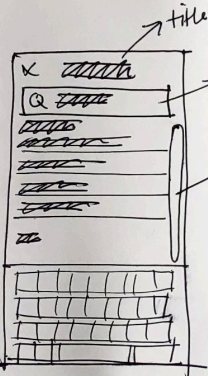

- departing date / Select Date
- returning date / Select Date
- End month bar its own Sun - Sat days
- Need to show unselected + selected screens
- Appear when selection is made.

Passengers

- Log in
- Allow for a new flow from the next
- Appear or be active when all fields are filled

Book a flight

- Screen title
- Stepper
- Return, one way multi-city.
- tab selector

SELECT ORIGIN

- title
- Search field
- Query keyboard activated
- Nice idea to have A-Z down edge

Flights

- Flights Summary.
- Outbound + inbound.
- Final price
- Option to edit
 - Edit date
 - Edit fare type
- Option to expand details + see all in formation
 - Flight times / take off / landing
 - Airport codes
 - Flight number
 - Date of flight
 - Airport name

- Fare structure breakdown.
- Economy Business First
- Select which fare
- Continue btn appears, user clicks

Seats

- Show seat states as above
- Show chosen seat number
- Seat plan relating to each flight outbound / departure / inbound / return.
- Say 'Passenger 1' / or Passenger names!