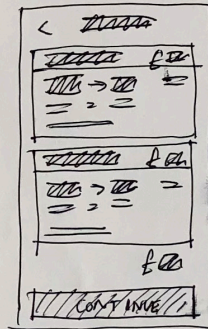

Book a flight

- Screen title
- Stepper
- Return, one way multi-city.
- tab selector

SELECT ORIGIN

- title
- Search field
- Query keyboard activated
- Nice idea to have A-Z down edge

Flights

- Flights Summary.
- Outbound + inbound.
- Final price
- Option to edit
 - Edit date
 - Edit fare type
- Option to expand details + see all in formation
 - Flight times / take off / landing
 - Airport codes
 - Flight number
 - Date of flight
 - Airport name

- Fare structure breakdown.
- Economy Business First
- Select which fare
- Continue btn appears, user clicks

Seats

- Show seat states as above
- Show chosen seat number
- Seat plan relating to each flight outbound / departure / inbound / return.
- Say 'Passenger 1' / or Passenger names!

NAVIGATION:

- Landing page used as a hub + spoke
- Tab navigation at the page base for top use cases
- Burger menu used to activate off-canvas navigation.

1 Landing Page

Off canvas navigation

- Linear process used once inside the flight booking process