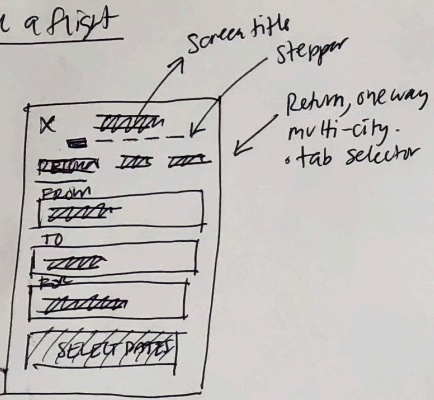

Book a flight

- Screen title
- Stepper
- Return, one way multi-city.
- tab selector