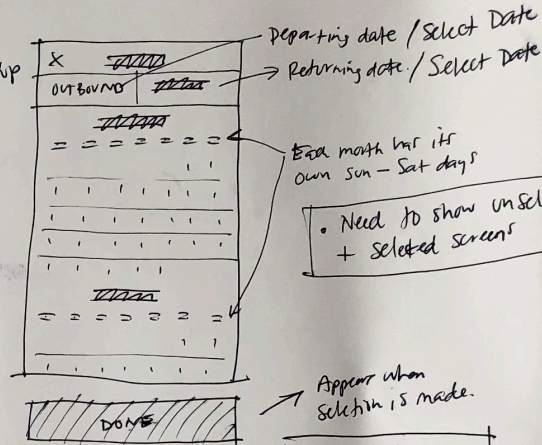

Interaction design for mobile

by **Harvey Dennis**

Homepage

- Use place for inspiration, where to travel ideas.
- LOG IN / Sign in
- Find a bookings
- Boarding passes

Calendar

- Select departure date.
- days of the week / static at top
- month
- Today's date highlighted.

- Fare structure breakdown.
- Economy Business First
- Select which fare
- Continue btn appears, user clicks

Seats

- Show seat states as above
- Show chosen seat number
- Seat plan relating to each flight outbound / departure / inbound / return.
- Say 'Passenger 1' / or Passenger names!

CONTINUE

- 27 Seat Selection
- Graphic representation of aircraft.
 - Active Seat Selection