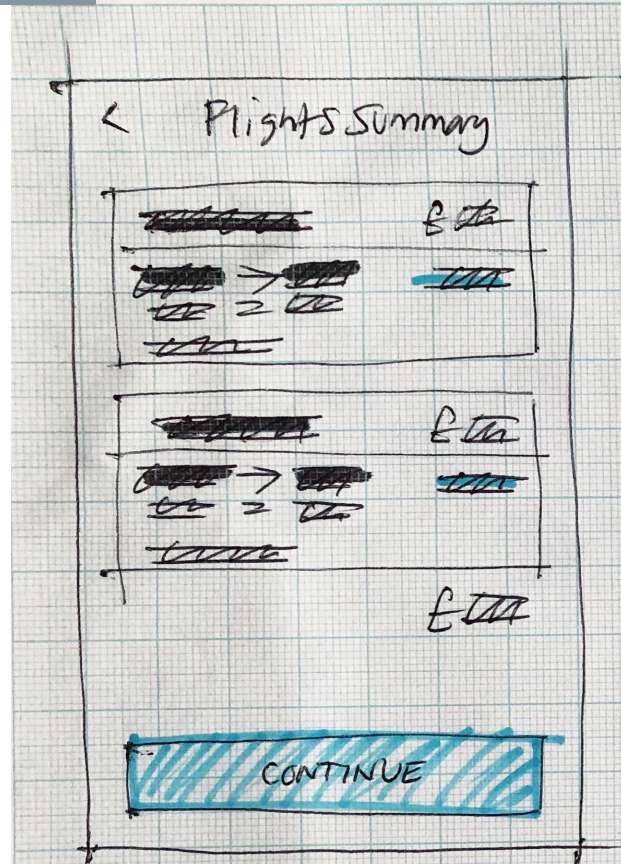

- Fare structure breakdown.
- Economy Business First
- Select which fare
- Continue btn appears, user clicks

Seats

- Show seat states as above
- Show chosen seat number
- Seat plan relating to each flight outbound / departure / inbound / return.
- Say 'Passenger 1' / or Passenger names!

< Departure Flight

AA	AA	28/12	AA	AA
EUR	EUR	EUR	EUR	EUR

AA → AA	EUR
EUR ≠ EUR	EUR

AA → AA	EUR
EUR ≠ EUR	EUR

AA → AA	EUR
EUR ≠ EUR	EUR

< Fare options

AA	EUR
EUR	EUR
EUR	EUR
EUR	EUR
EUR	EUR

AA	EUR
EUR	EUR
EUR	EUR
EUR	EUR
EUR	EUR

AA	EUR
EUR	EUR
EUR	EUR
EUR	EUR
EUR	EUR

< Fare Options

AA	EUR
EUR	EUR
EUR	EUR
EUR	EUR
EUR	EUR

AA	EUR
EUR	EUR
EUR	EUR
EUR	EUR
EUR	EUR

AA	EUR
EUR	EUR
EUR	EUR
EUR	EUR
EUR	EUR

CONFIRM SELECTION

- 12
- Flights
- Outbound flight selection
 - Prices from
 - Individual flights
 - Before + after flights

- Flights
- Pricing structure

- Flights
- Selected fare option

- 13 Flights
- Return Flight Selection
 - Individual flights
 - Before + after flights

- 14 Flights
- Flights Summary

< Passenger Details

TITLE