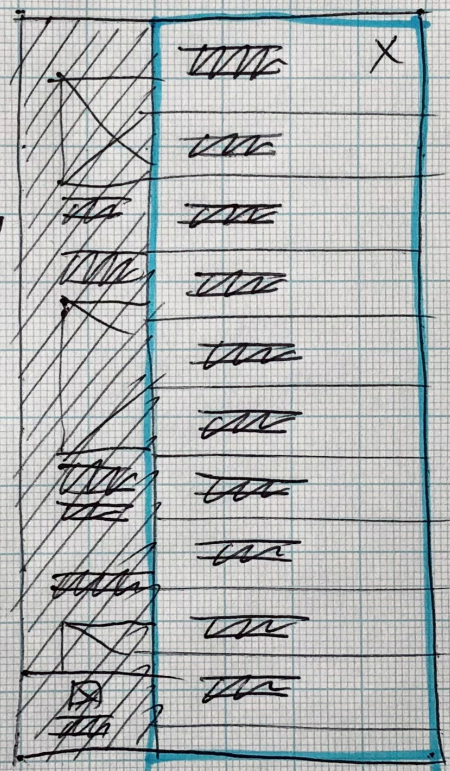

Off canvas navigation

- Linear process used once inside the flight booking process