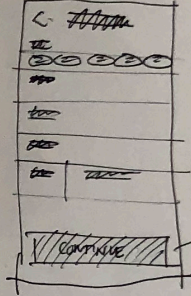

Interaction design for mobile

by **Harvey Dennis**

Homepage

- Use place for inspiration, where to travel ideas.
- LOG IN / Sign in
- Find a bookings
- Boarding passes

Calendar

- Select departure date.
- days of the week / static at top
- month
- Today's date highlighted.

- departing date / Select Date
- returning date / Select Date
- End month bar its own Sun - Sat days
- Need to show unselected + selected screens
- Appear when selection is made.

Passengers

- Log in
- Allow for a new flow from the next
- Appear or be active when all fields are filled