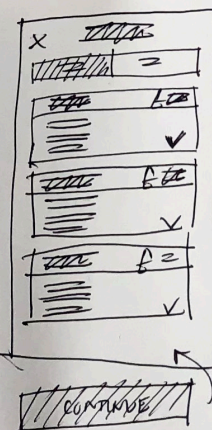

Book a flight

- Screen title
- Stepper
- Return, one way multi-city.
- tab selector

SELECT ORIGIN

- title
- Search field
- Query keyboard activated
- Nice idea to have A-Z down edge

Flights

- Flights Summary.
- Outbound + inbound.
- Final price
- Option to edit
 - Edit date
 - Edit fare type
- Option to expand details + see all in formation
 - Flight times / take off / landing
 - Airport codes
 - Flight number
 - Date of flight
 - Airport name

- Fare structure breakdown.
- Economy Business First
- Select which fare
- Continue btn appears, user clicks

Seats

- Show seat states as above
- Show chosen seat number
- Seat plan relating to each flight outbound / departure / inbound / return.
- Say 'Passenger 1' / or Passenger names!

NAVIGATION:

- Landing page used as a hub + spoke
- Tab navigation at the page base for top use cases
- Burger menu used to activate off-canvas navigation.

1 Landing Page

Off canvas navigation

- Linear process used once inside the flight booking process