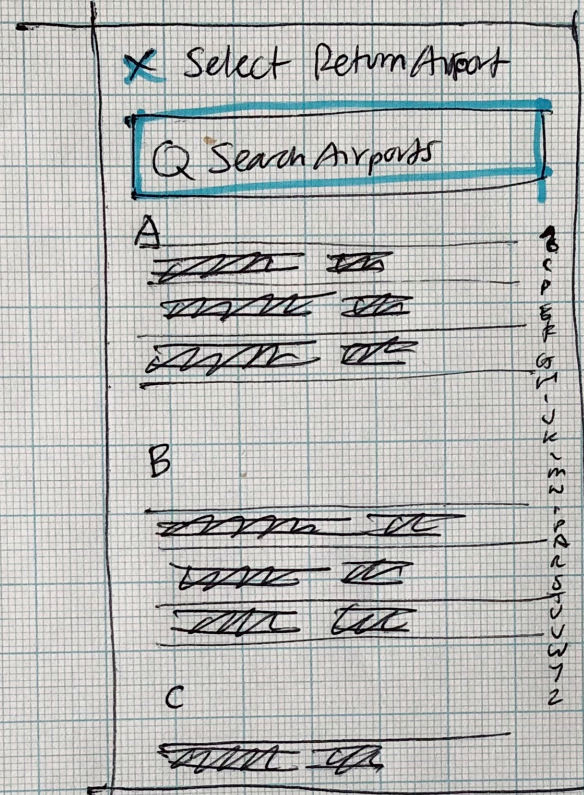

- Fare structure breakdown.
- Economy Business First
- Select which fare
- Continue btn appears, user clicks

Seats

- Show seat states as above
- Show chosen seat number
- Seat plan relating to each flight outbound / departure / inbound / return.
- Say 'Passenger 1' / or Passenger names!

NAVIGATION:

- Landing page used as a hub + spoke
- Tab navigation at the page base for top use cases
- Burger menu used to activate off-canvas navigation.

1 Landing Page

Off canvas navigation

- Linear process used once inside the flight booking process

2 Book a flight

3 Book a flight
 • Select departure airport

Book a flight
 • Select departure flight
 • QWERTY keyboard active

4 Book a flight

5 Book a flight
Select return airport

Book a flight
Select return airport
QWERTY keyboard active