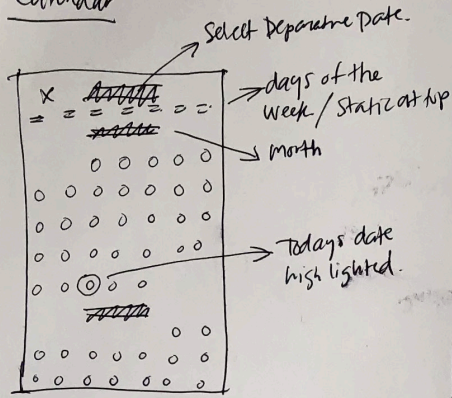

Interaction design for mobile

by **Harvey Dennis**

Homepage

- Use place for inspiration, where to travel ideas.
- LOG IN / Sign in
- Find a bookings
- Boarding passes

Calendar

- Select departure date.
- days of the week / static at top
- month
- Today's date highlighted.

- departing date / Select Date
- returning date / Select Date
- End month bar its own Sun - Sat days
- Need to show unselected + selected screens
- Appear when selection is made.

Passengers

- Log in
- Allow for a new flow from the next
- Appear or be active when all fields are filled

- Fare structure breakdown.
- Economy Business First
- Select which fare
- Continue btn appears, user clicks

Seats

- Show seat states as above
- Show chosen seat number
- Seat plan relating to each flight outbound / departure / inbound / return.
- Say 'Passenger 1' / or Passenger names!