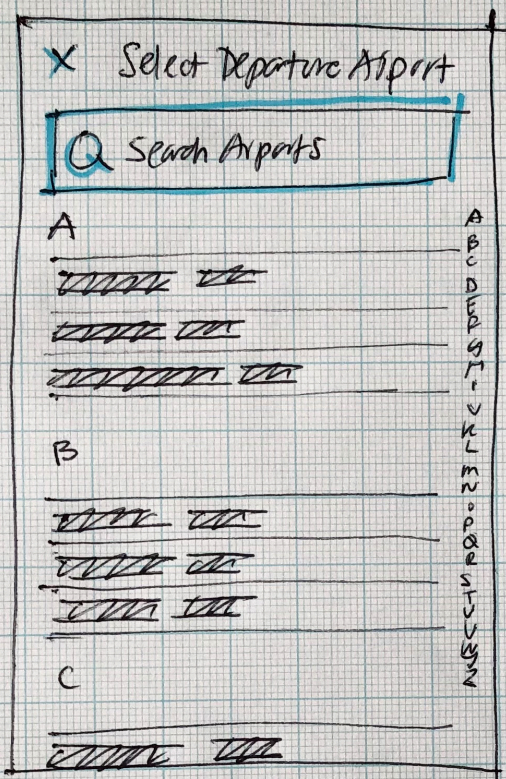

3 Book a flight
• Select departure airport